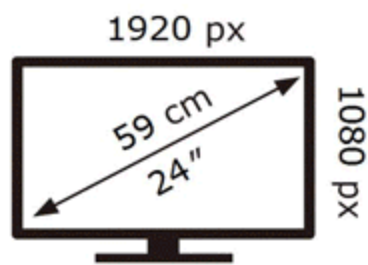

ENERG

SAMSUNG

C24T550FDU

33 kWh/1000h

BN68-11632A-00

2019/2013